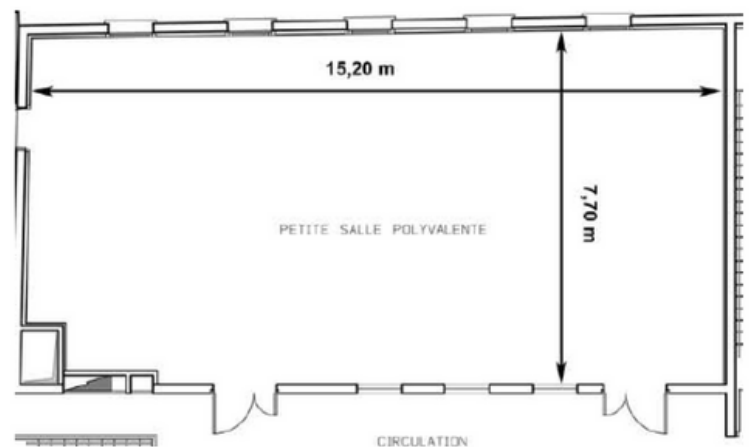

AUDIO

Mixing console : 1 x console Yamaha 01V96I + carte Dante MY16-AUD

PA System :

4 x amplified speakers Yamaha MSR100